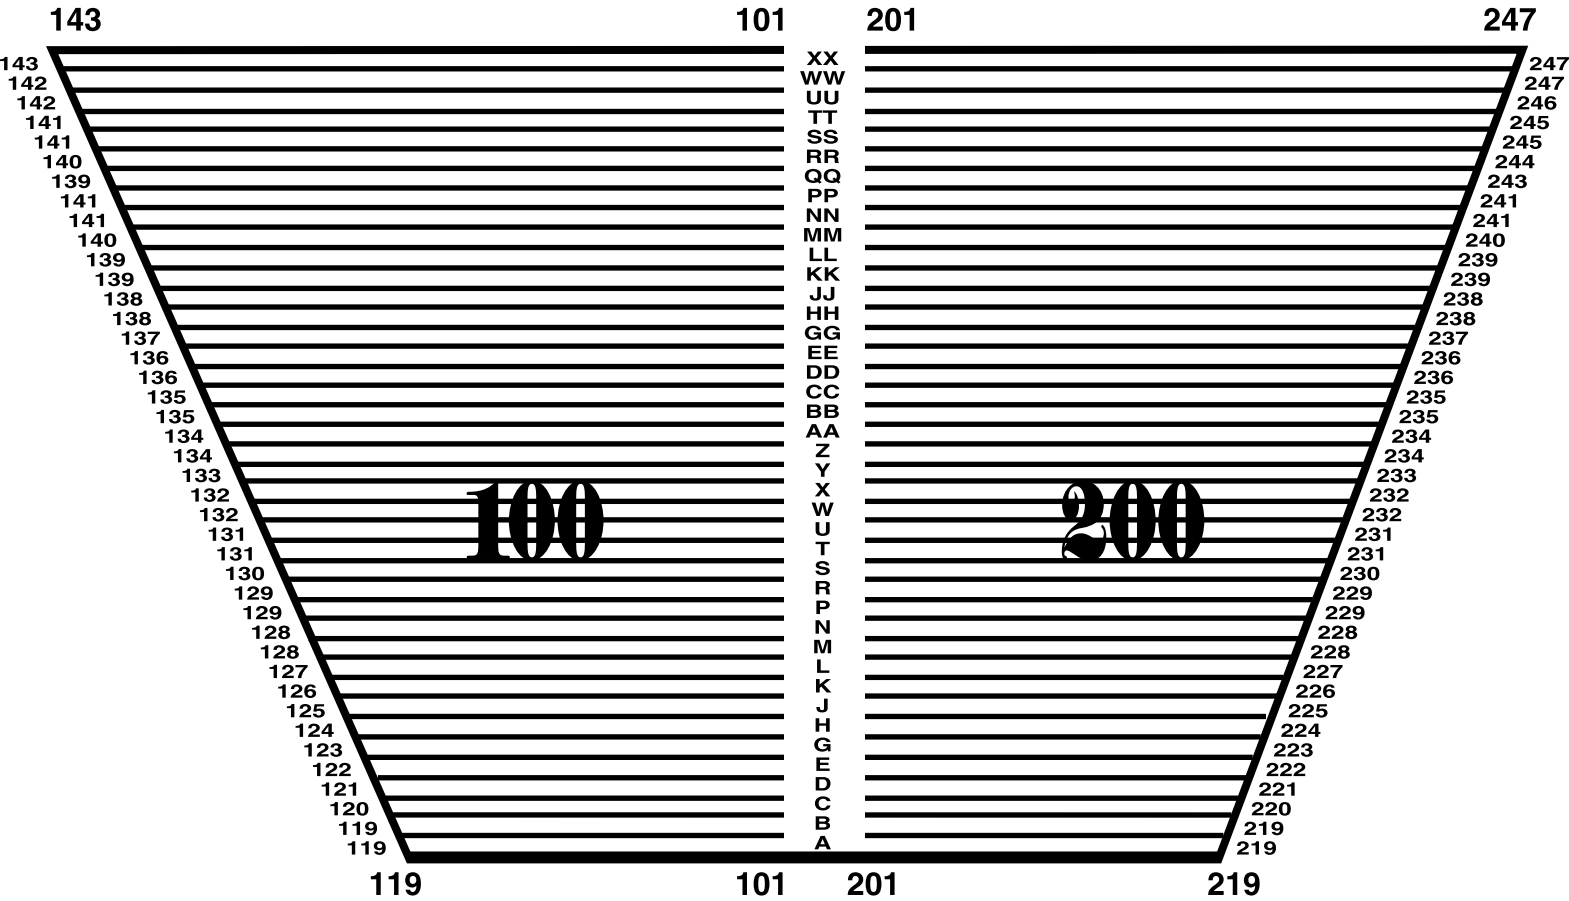

LAWN

PAVILION

STAGE

CAPACITY: 7619 Pit: 110 Pavilion: 2709 Lawn: 4800