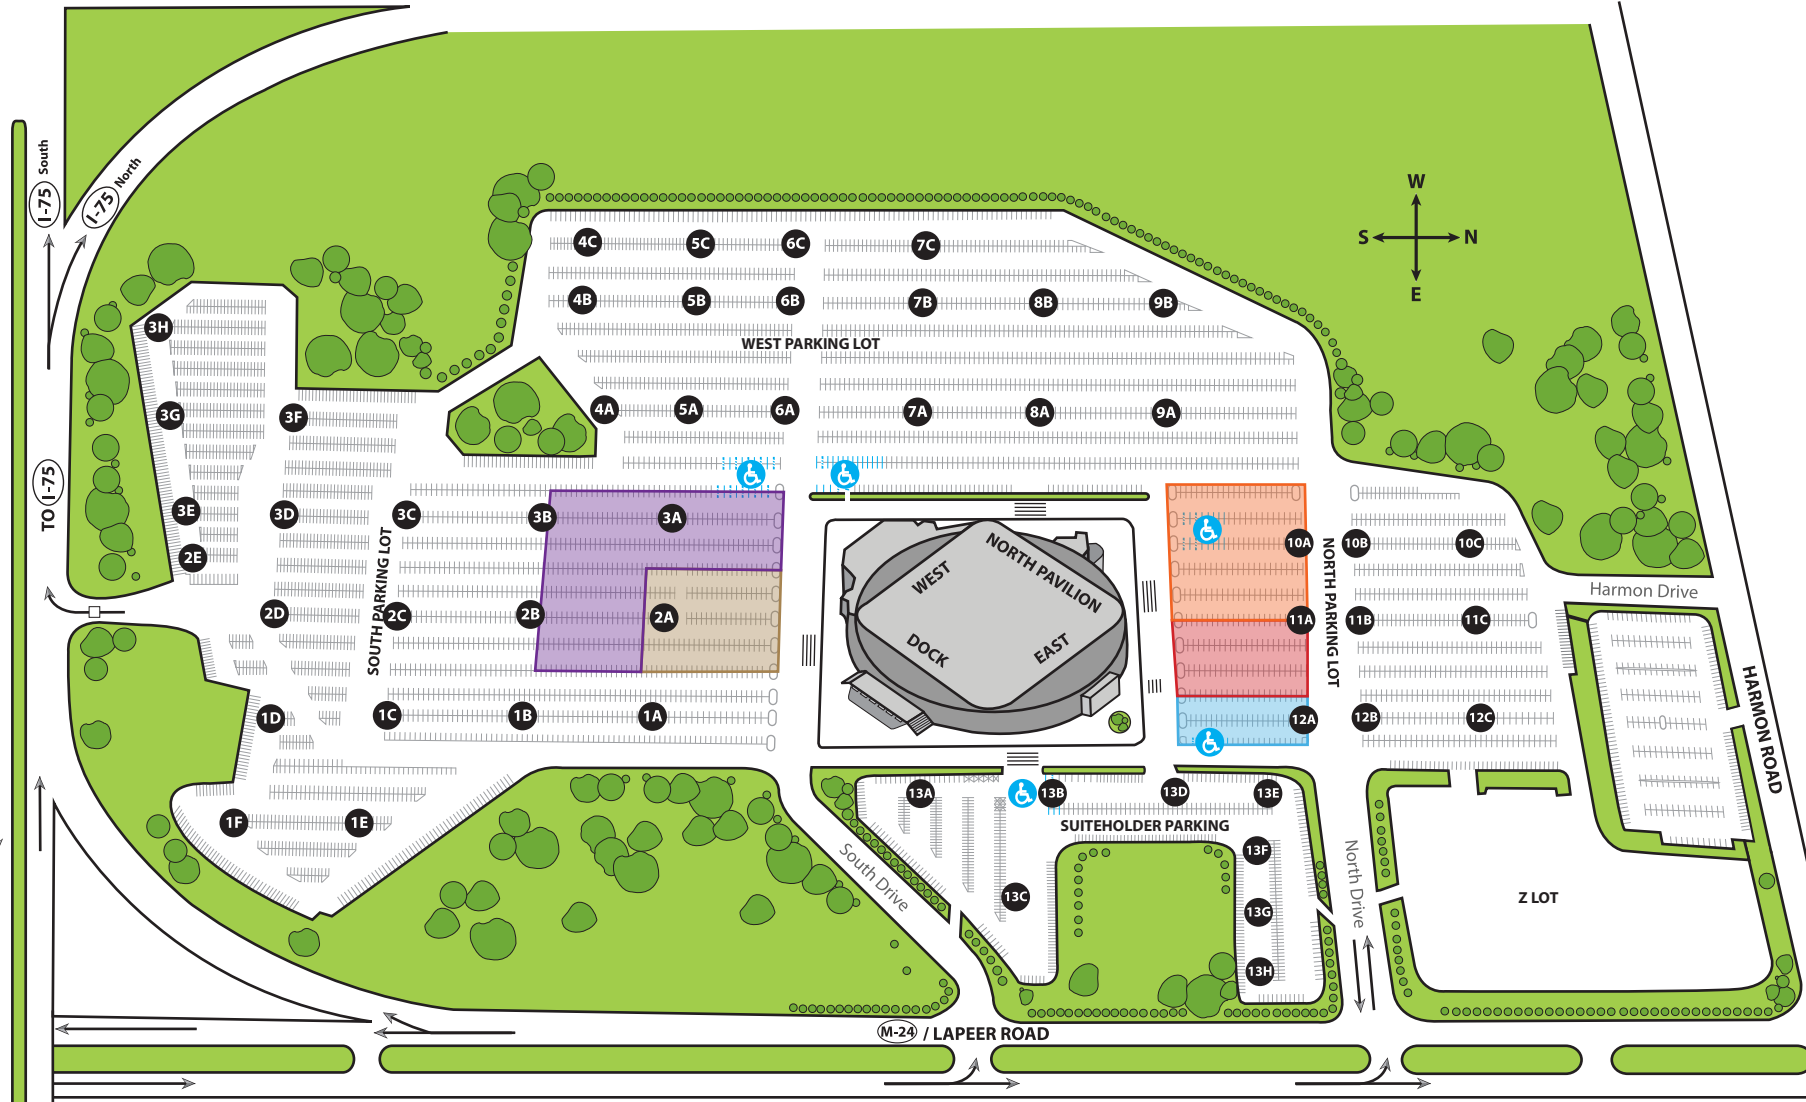

T · H · E
PALACE PARKING
 OF AUBURN HILLS

UNITED SHORE
 CLUB WEST
 Front Office Entrance

SOUTH VIP
 LOT
 West Entrance

MEADELEXUS
 CLUB
 North Pavilion Entrance

NORTH VIP
 LOT
 North or East Entrance

PNC
COURTSIDE
 CLUB
 East Entrance